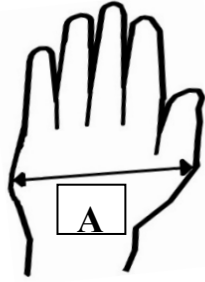

SHOOTING GLOVES SIZE CHART

MEASURE A	
MAX (cm)	SIZE
9	XS
10	S
11	M
12	L
13	XL
14	XXL