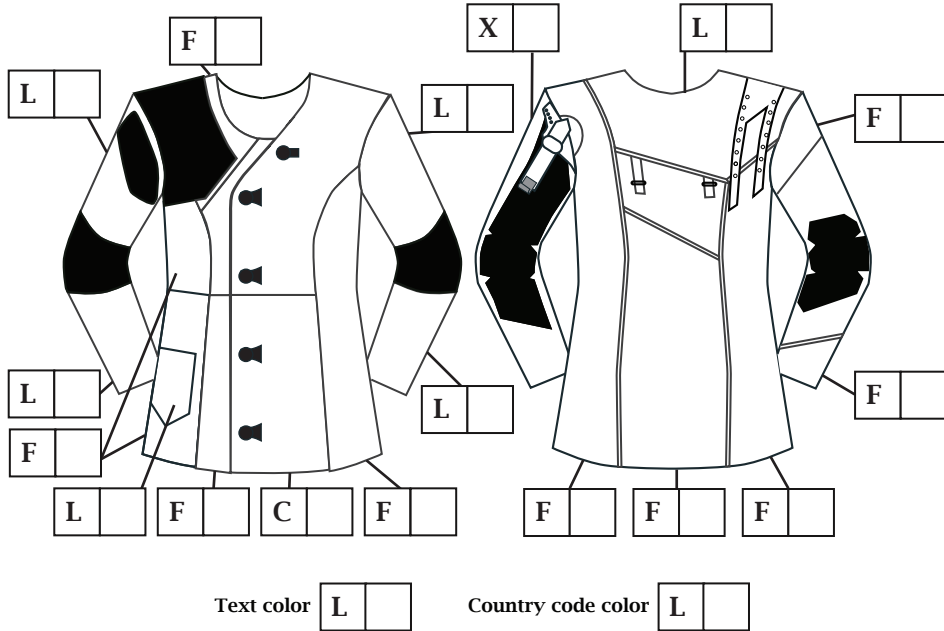

Customer Name _____

Canvas jacket colours

Lining: Canvas X

Remarks:

Available colors

	Canvas	Fabric	Clarino	Leather	Piping
0. White	X0	F0		I0	P0
1. Black	X1	F1	C1	L1	P1
2. Grey		F2	C2	I2	P2
3. Red		F3	C3	I3	P3
4. Orange				I4	P4
6. Blue		F6		I6	P6
8. Apple green		F8		I8	P8
9. Yellow				I9	P9
10. Turquoise				I10	P10
11. Fuxia				I11	P11

Piping for jacket and pants
Mark X

Leather jacket colours

Lining: Canvas X