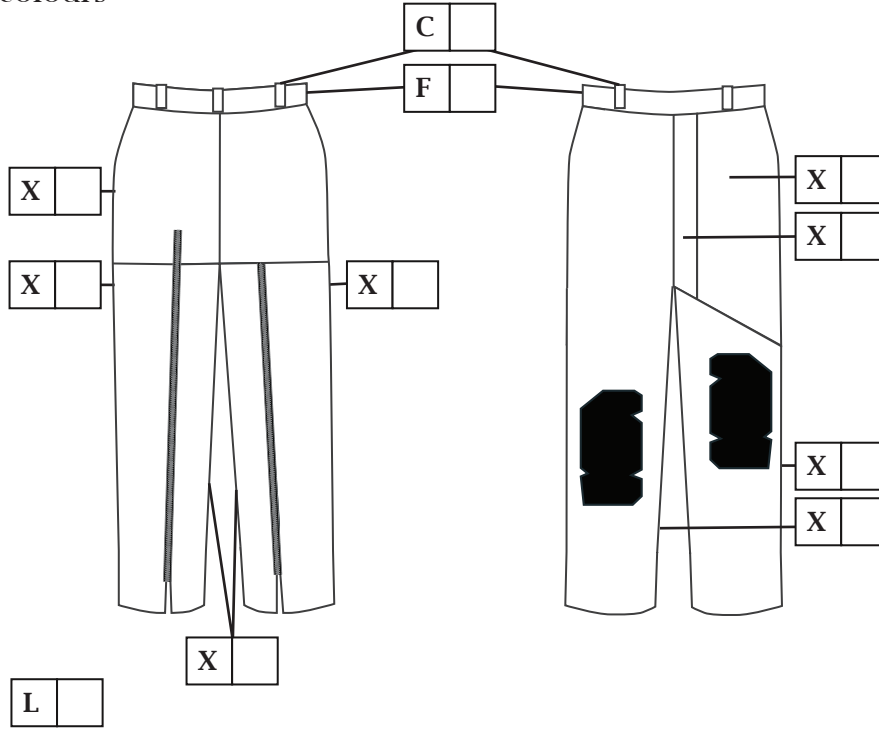

OY TEEMA LINE LTD.
 www.kurtthune.com
 dealer@thune.fi

COLOR FORM
 © OY TEEMA LINE LTD.

Order form date: ____/____/____

Customer Name _____

Pants colours

Lining: 0,9mm fabric F(front)

Available colors

	Canvas	Fabric	Clarino	Leather
0. White				
1. Black				
2. Grey				
3. Red				
4. Orange				
6. Blue				
8. Apple green				
9. Yellow				
10. Turquoise				
11. Fuxia				