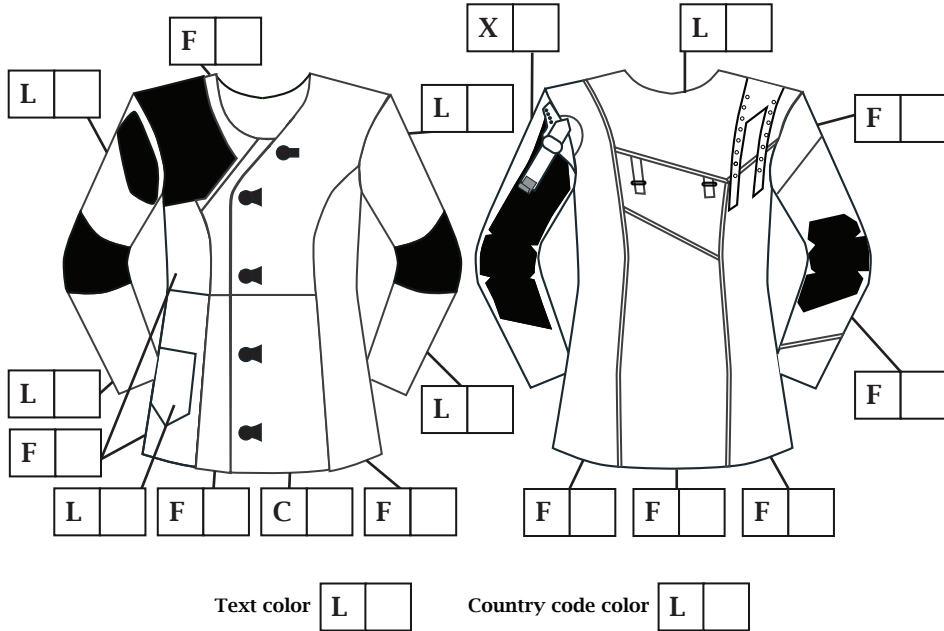

Customer Name _____

Canvas jacket colours

Lining: Canvas X

Remarks:

Available colors

	Canvas	Fabric	Clarino	Leather	Piping
0. White	X0	F0		I0	P0
1. Black	X1	F1	C1	L1	P1
2. Grey		F2	C2	I2	P2
3. Red		F3	C3	I3	P3
4. Orange				I4	P4
6. Blue		F6		I6	P6
8. Apple green		F8		I8	P8
9. Yellow				I9	P9
10. Turquoise				I10	P10
11. Fuxia				I11	P11

Piping for jacket
Mark X

Leather jacket colours

Lining: Canvas X